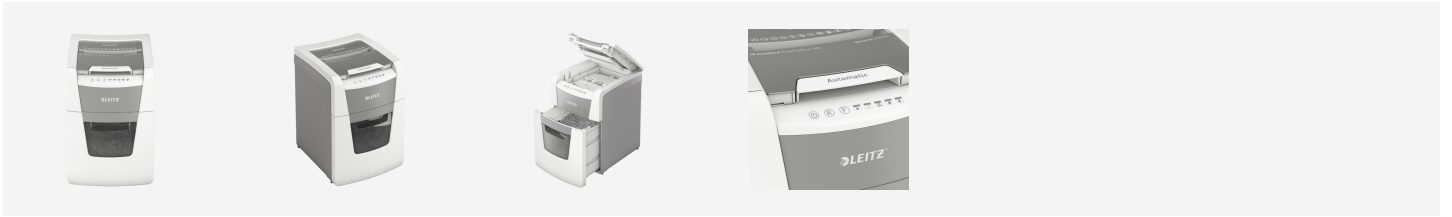

Leitz IQ Autofeed Small Office 100 Automatic Cross Cut Paper Shredder P4 34L - White

Fully automatic paper shredder from Leitz with unique clean emptying feature. So intelligent it quietly works on its own, just insert your stack of papers (incl. staples & paper clips), close the lid and get on with your day. Ideal for small office use. Confidential security and excellent performance with this anti jam, quiet and long running (20 min) autofeed shredder. Automatically shred 100 sheets of A4 into security P4 (4x30mm) cross cut pieces in one go into the generous 34L bin. Simple operation using touch controls.

Attributes

- Autofeed feature for 100 sheets of A4, manual slot for up to 8 sheets (80 gsm)
- Unique clean empty feature (cutters reverse after every use) to prevent paper shreds dropping behind the bin when pulled out
- Infra red bin full sensor as well as 80% full warning to alert user to empty the bin to avoid mess
- Ultra quiet operation - for a calm working environment (when using Leitz oil papers regularly)
- Anti jam technology for uninterrupted shredding - automatically stops and reverses the paper out when too much paper is inserted
- Continuous 20 min run time allowing the full chamber to be shredded in one go, ECO sleep mode activates after 3 minutes of non use
- Security DIN P4 cross cut (4x30mm)
- Generous 34L capacity pull out bin allowing the full chamber to be shredded
- Touch-Control - simple and intuitive for easy operation
- Also shreds credit cards, staples and paper clips
- 365 (w) x 530 (h) x 430 (d)
- 2+1 years guarantee (also on cutters) - register to get your extra year